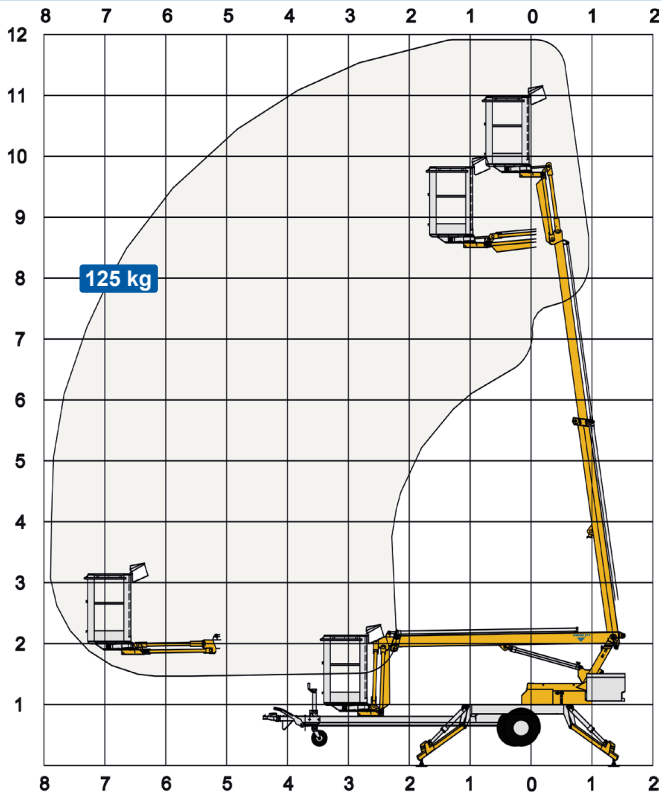

Built to last - ask our users!

Mini 12 EJ Trailer lift

Technical Data:	Mini 12 EJ	Mini 12 EBJ
Max. working height	11.9 m	
Max. platform height	9.9 m	
Max. outreach	7.6 m	
Up and over clearance	-	
Angle boom length (boom + basket)	-	
Jib length (jib + basket)	2.0 m	
Vertical jib rotation	90°	
Turret rotation	± 355°	
Basket rotation	-	
Max. basket load	125 kg	
Basket size	0.85 x 0.7 x 1.1 m	
Stabilizer pad size	ø200 mm	
	230V / 10A	BATTERY
Engine		
Fuel tank capacity		
Generator		
Battery pack	24V/120Ah/5h	
Charger	24 V / 15 A	
Double charger system	Optional	
Elec. descent	Optional	Optional
See www.ommelift.com for more features and options		
Self-propulsion with hydraulic engagement of traction rollers **	Optional	
Gradeability	14% / 8° **	
Ground to tire clearance at max. set-up	Min. 340 mm (15.2% / 8.7°)	
Total weight	1260 kg	1260 kg
Ground pressure, outrigger pad	9.5 kg/cm ²	9.5 kg/cm ²
Ground pressure with 0.4 x 0.4 m spreader plate	0.5 kg/cm ²	0.5 kg/cm ²
Max. force, outrigger	8.1 kN	8.1 kN
Hydraulic stabilizers	Standard	
Controls	2-step	
Flush basket mount	Standard	
Elec. power outlet in basket	Standard	
Tool tray in basket	Standard	